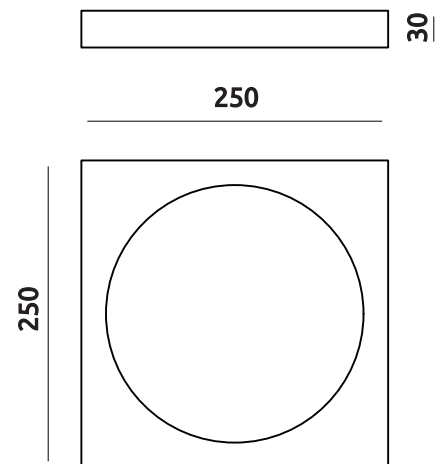

Materials: Soapstone and solid Brazilian wood Angelim

IPV09 P - 150mm
IPV09 M - 220mm
IPV09G - 315mm

* measures in mm

DECLIVE

IPP02

With a clean, contemporary design Declive
it is centerpiece, fruit bowl, snack bar, door
objects or what else your creativity
to send.

Materials: Soapstone

* measures in mm

02

BALEBA

Three solitary vases that compose a set that does not go unnoticed in the decoration.

In a cylindrical shape, Baleba receives on its top a sphere in turned wood that it supports the flower stem and adds a lot of delicacy to the composition. as a solitary vase or for larger arrangements, Baleba diversifies in application.

Materials: Soapstone and solid Brazilian wood Angelim

* measures in mm

IPV08 P - 156mm

IPV08 M - 246mm

IPV08 G - 340mm

04

ORBITAL

Orbital is a centerpiece and fruit bowl, but not limited.