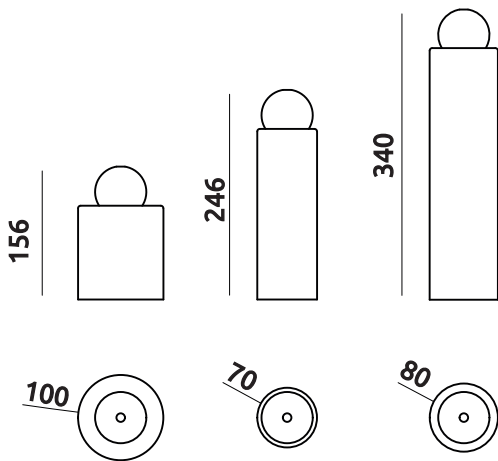

Materials: Soapstone and solid Brazilian wood Angelim

IPV09 P - 150mm
IPV09 M - 220mm
IPV09G - 315mm

* measures in mm

DECLIVE

IPP02

With a clean, contemporary design Declive
it is centerpiece, fruit bowl, snack bar, door
objects or what else your creativity
to send.

Materials: Soapstone

* measures in mm

02

BALEBA

Three solitary vases that compose a set that does not go unnoticed in the decoration.

In a cylindrical shape, Baleba receives on its top a sphere in turned wood that it supports the flower stem and adds a lot of delicacy to the composition. as a solitary vase or for larger arrangements, Baleba diversifies in application.

Materials: Soapstone and solid Brazilian wood Angelim

* measures in mm

IPV08 P - 156mm

IPV08 M - 246mm

IPV08 G - 340mm

04

ORBITAL

Orbital is a centerpiece and fruit bowl, but not limited.

IPP01 P - 100mm
IPP01 M - 140mm
IPP01 G - 190mm

* measures in mm

+55 31 98623 8447

contato@ingridpeixotodesign.com

www.ingridpeixotodesign.com

   [ingridpeixotodesign](#)