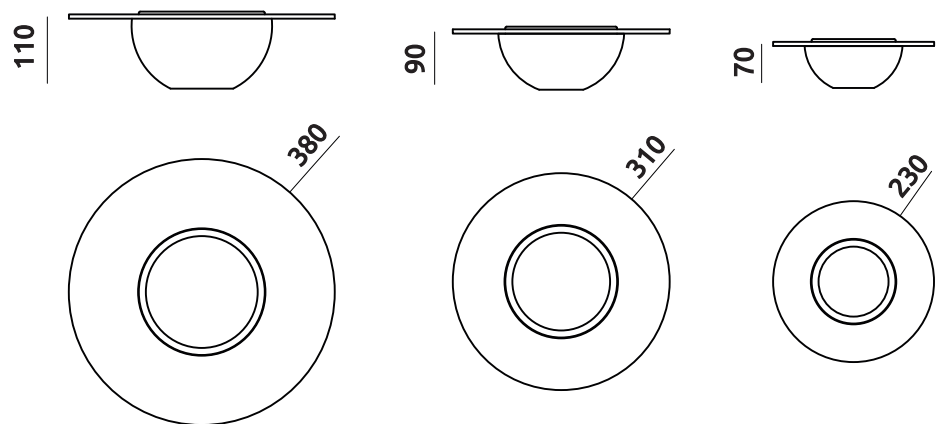

Materials: Soapstone and solid Brazilian wood Angelim

IPV09 P - 150mm
IPV09 M - 220mm
IPV09G - 315mm

* measures in mm

DECLIVE

IPP02

With a clean, contemporary design Declive
it is centerpiece, fruit bowl, snack bar, door
objects or what else your creativity
to send.

Materials: Soapstone

* measures in mm

02

BALEBA

Three solitary vases that compose a set that does not go unnoticed in the decoration.

In a cylindrical shape, Baleba receives on its top a sphere in turned wood that it supports the flower stem and adds a lot of delicacy to the composition. as a solitary vase or for larger arrangements, Baleba diversifies in application.

Materials: Soapstone and solid Brazilian wood Angelim

* measures in mm

IPV08 P - 156mm

IPV08 M - 246mm

IPV08 G - 340mm

04

ORBITAL

Orbital is a centerpiece and fruit bowl, but not limited.

Materials: Soapstone and solid Brazilian wood Angelim

IPCP09 P - 230mm
IPCP09 M - 310mm
IPCP09 G- 380mm

* measures in mm

05

TIMBAÚBA

Versatile and delicate, Timbaúba is a set of storage compartments inspired by the laundresses from the 19th century with their large baskets over their heads on their way to the rivers.