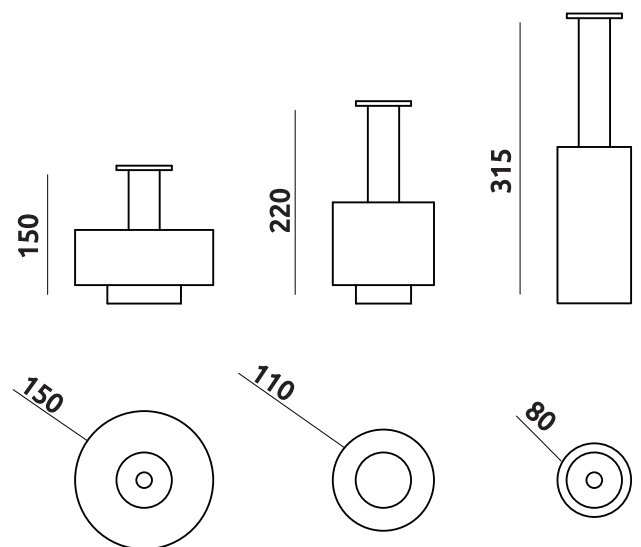

Materials: Soapstone and solid Brazilian wood Angelim

IPV09 P - 150mm
IPV09 M - 220mm
IPV09G - 315mm

* measures in mm

DECLIVE

IPP02

With a clean, contemporary design Declive
it is centerpiece, fruit bowl, snack bar, door
objects or what else your creativity
to send.

Materials: Soapstone

* measures in mm

02

BALEBA

Three solitary vases that compose a set that does not go unnoticed in the decoration.

In a cylindrical shape, Baleba receives on its top a sphere in turned wood that it supports the flower stem and adds a lot of delicacy to the composition. as a solitary vase or for larger arrangements, Baleba diversifies in application.

Materials: Soapstone and solid Brazilian wood Angelim

* measures in mm

IPV08 P - 156mm

IPV08 M - 246mm

IPV08 G - 340mm

04

ORBITAL

Orbital is a centerpiece and fruit bowl, but not limited.

IPP01 P - 100mm
IPP01 M - 140mm
IPP01 G - 190mm

* measures in mm

+55 31 98623 8447

contato@ingridpeixotodesign.com

www.ingridpeixotodesign.com

   [ingridpeixotodesign](#)