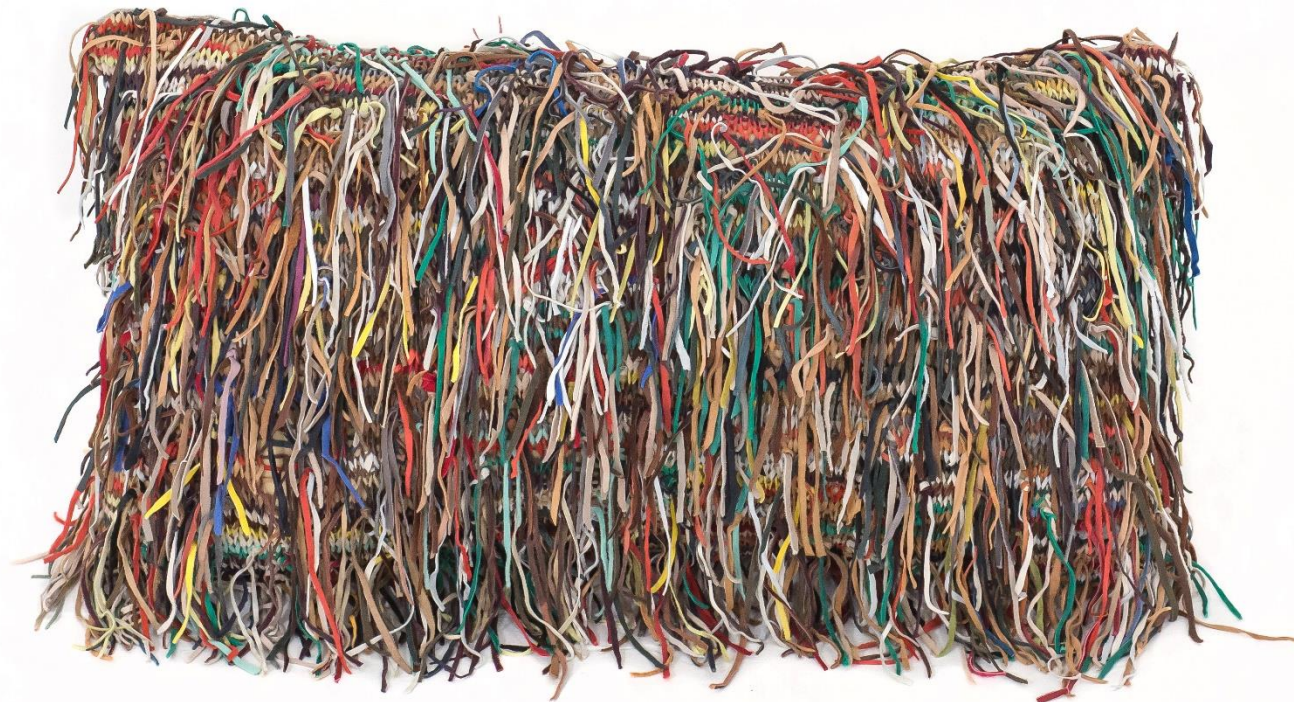

FRINGED CUSHION COVER
JC015CLO - H 35X60 CM