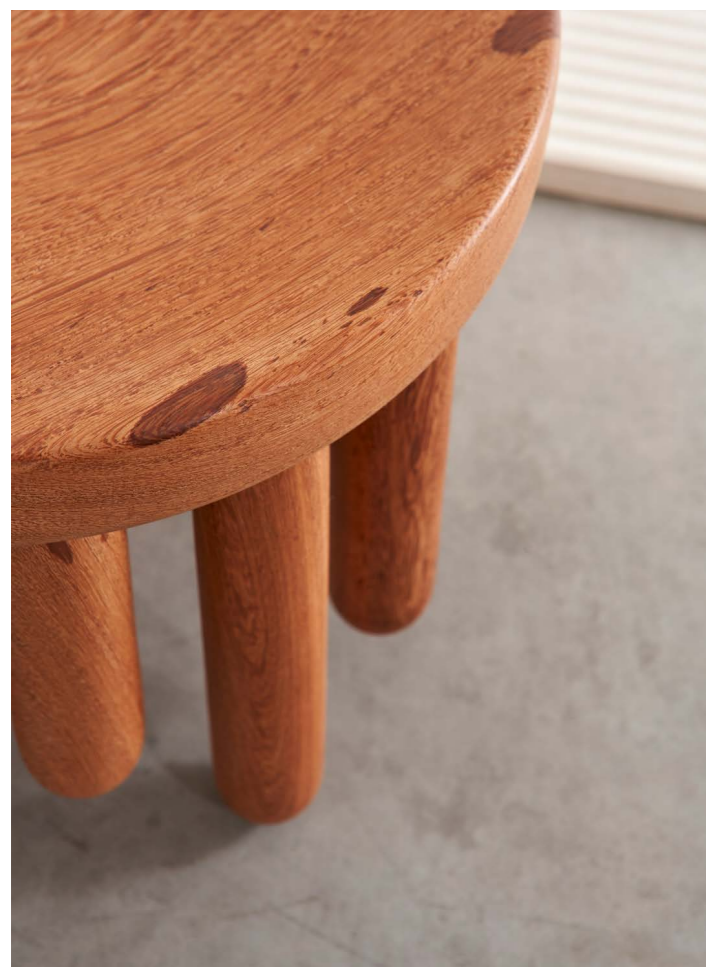

BANCO BENTA

Peso Aprox. _15kg

Materiais_Madeira_Angelim

Madeira Angelim Natural
Ref. IL55NN00

Madeira Angelim Ebanizado
Ref. IL55NP00

Madeira Angelim Militar
Ref. IL55NV00

Madeira Angelim Off-White
Ref. IL55NB00