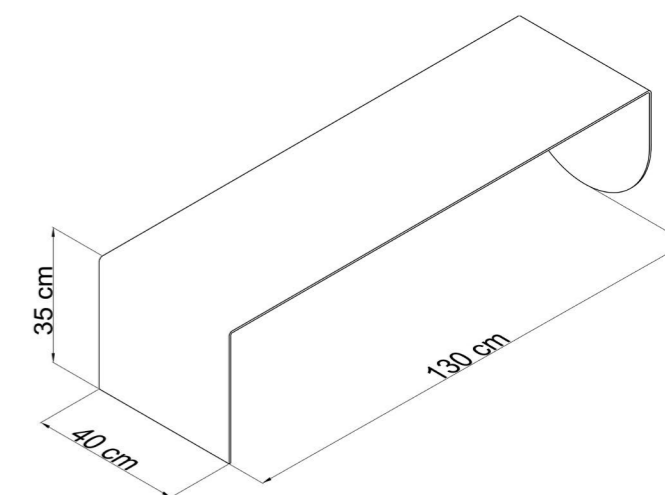

BANCO TROPOS

- VERDE MILITAR / Ref. IL40SV04
- VERDE ASPARGO / Ref. IL40SA04
- AZUL PORTO / Ref. IL40SD04
- TERRACOTA / Ref. IL40ST04
- NUDE / Ref. IL40SG04
- OFF-WHITE/ Ref. IL40SB04
- CINZA / Ref. IL40SC04
- PRETO FOSCO/ Ref. IL40SP04

Materiais_Aço
Peso Aprox. _35kg