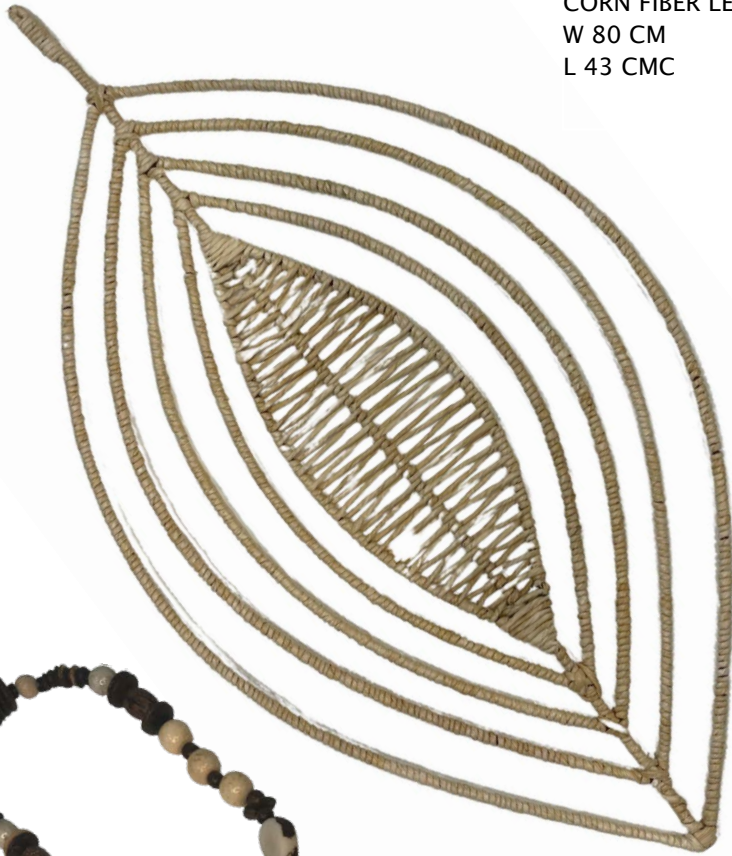

113099
CORN FIBER LEAF
W 80 CM
L 43 CMC