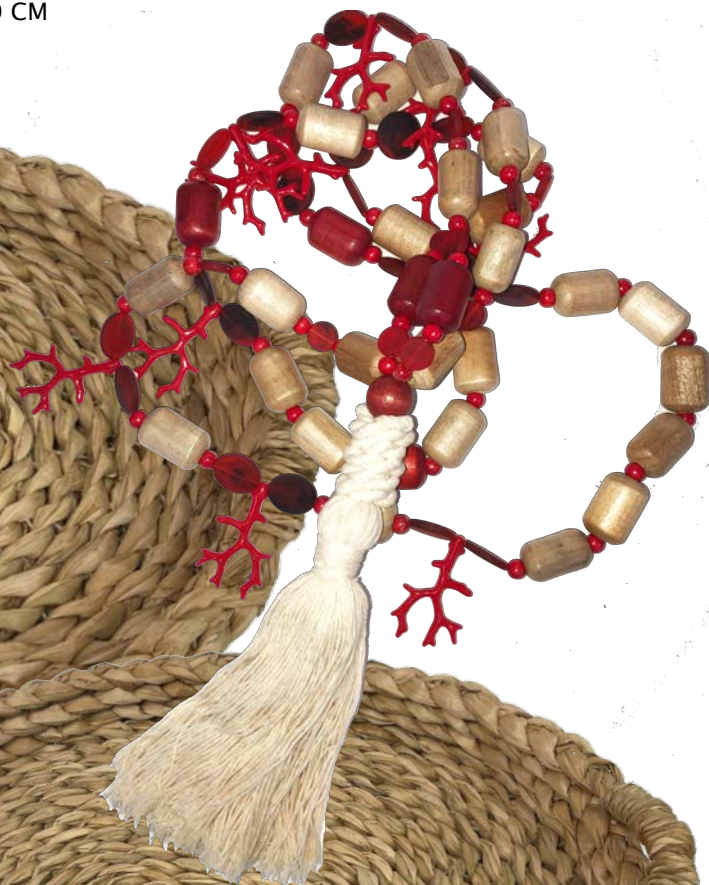

112146
COLAR WOOD AND SYNTHETIC CORAL
H 90 CM