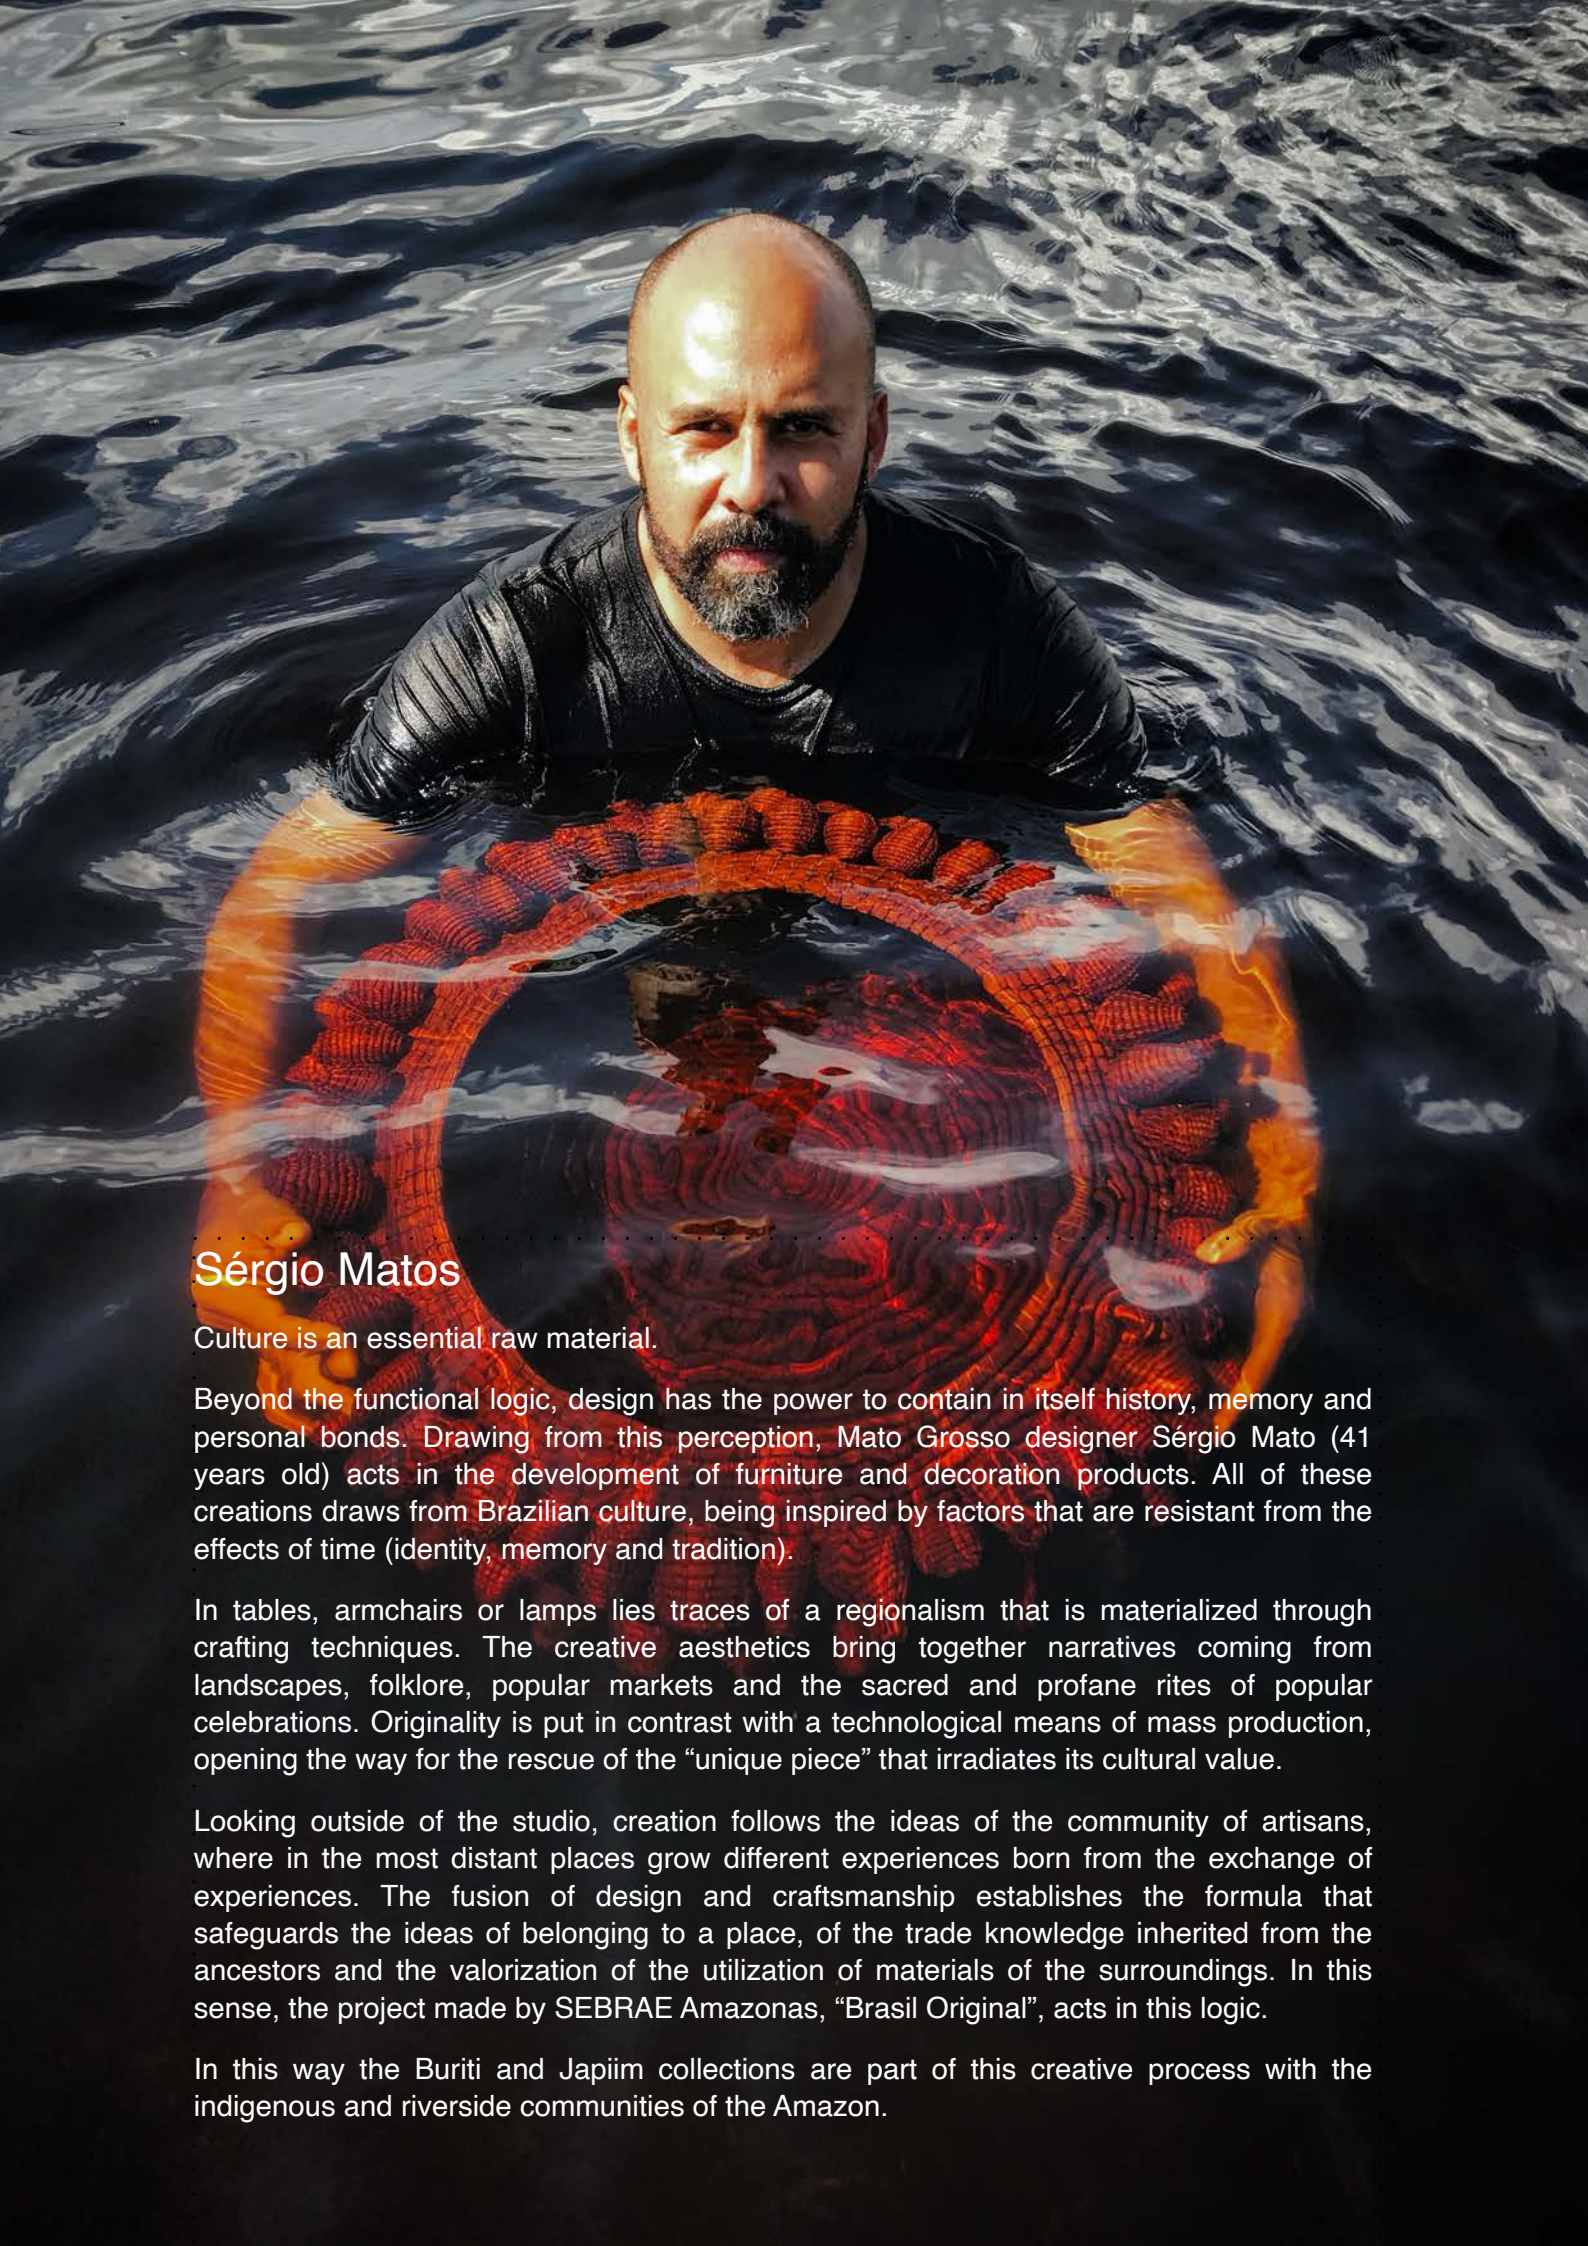

RIMA

CASA

Sérgio Matos

Culture is an essential raw material.

Beyond the functional logic, design has the power to contain in itself history, memory and personal bonds. Drawing from this perception, Mato Grosso designer Sérgio Mato (41 years old) acts in the development of furniture and decoration products. All of these creations draws from Brazilian culture, being inspired by factors that are resistant from the effects of time (identity, memory and tradition).