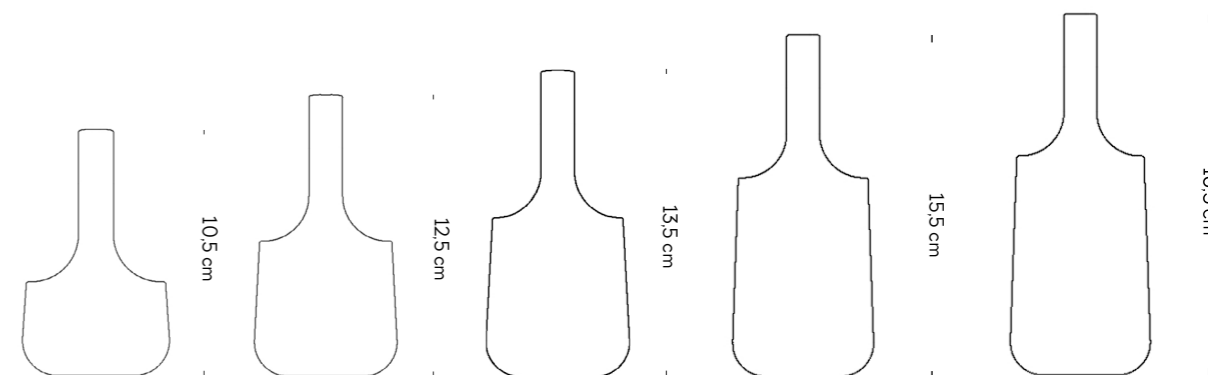

CONJ. PESOS DE PAPEL ARTURITOS (5 PEÇAS)

Madeira Natural / Ref. IL56FN01
Madeira Off-White / Ref. IL56FB01
Madeira Militar / Ref. IL56FV01

Material_Madeira
Peso Aprox. _3kg