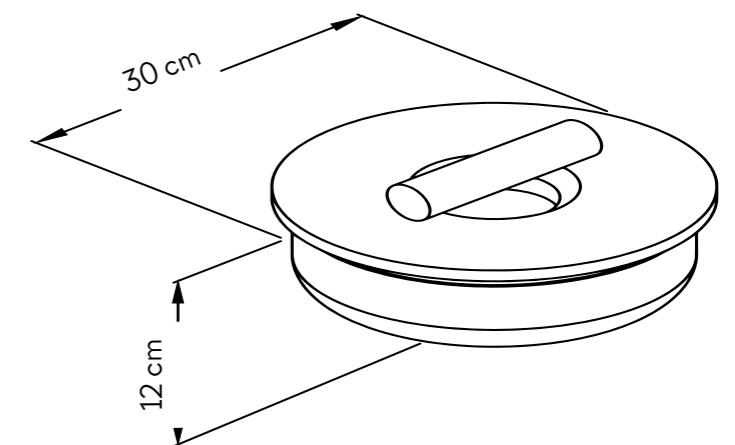

POTE GG

Peso Aprox. _0.85kg

- Tampo Ebanizado/ Bowl Preto / Acessório Natural / Ref. IL74PPP4
- Tampo Natural/ Bowl Preto / Acessório Preto / Ref. IL74PNP4
- Tampo Natural/ Bowl Verde Militar / Acessório Natural / Ref. IL74PNV4
- Tampo Natural/ Bowl Verde Aspargo / Acessório Natural / Ref. IL74PNGA4
- Tampo Natural/ Bowl Azul Porto / Acessório Natural / Ref. IL74PNGD4
- Tampo Natural/ Bowl Nude / Acessório Natural / Ref. IL74PNG4
- Tampo Natural/ Bowl Terracota / Acessório Natural / Ref. IL74PNT4
- Tampo Natural/ Bowl Off-White/ Acessório Natural / Ref. IL74PNB4

Materiais
_Alumínio / Pintura Automotiva
_Madeira