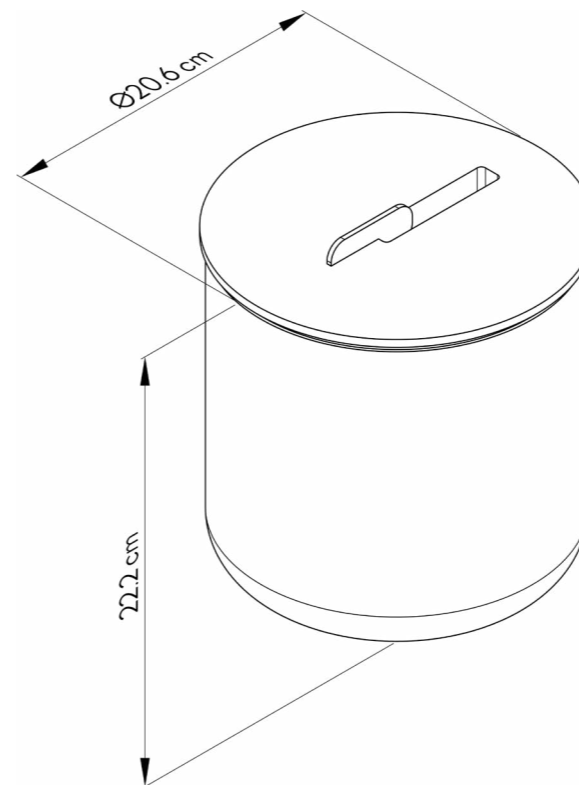

Materiais
_Alumínio / Pintura Automotiva
_Madeira