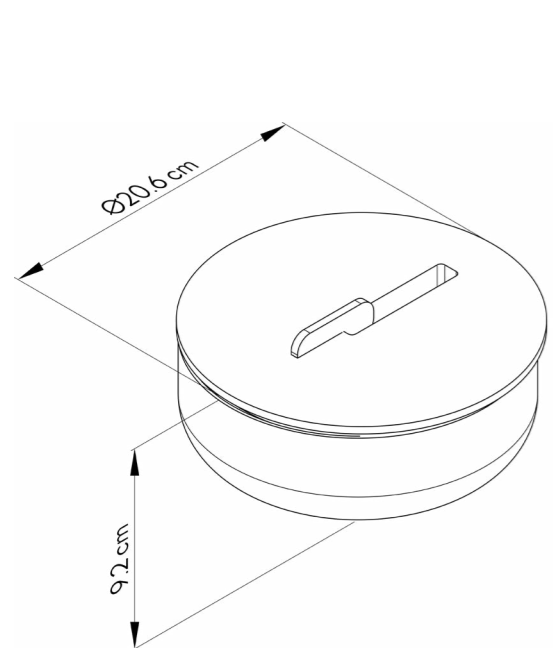

Materiais
_Alumínio / Pintura Automotiva
_Madeira