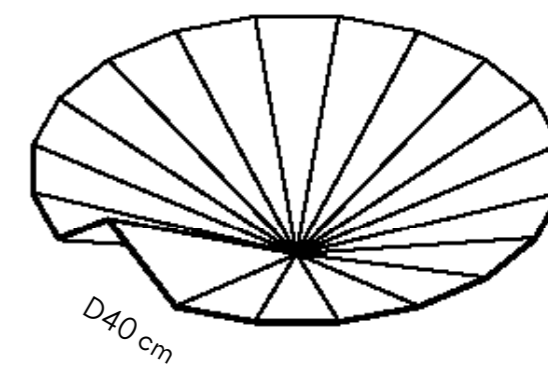

ESCULTURA FUNCIONAL

WAGASA P

Peso Aprox. _1.5kg
Material_Aço

- Verde Militar / Ref. IL93MV01
- Verde Aspargo / Ref.IL93MA01
- Azul Porto / Ref.IL93MD01
- Terracota / Ref. IL93MT01
- Nude / Ref. IL93MG01
- Preto Fosco / Ref. IL93MP01
- Cinza Fosco / Ref. IL93MC01
- Off-White / Ref. IL93MB01

WAGASA G

Peso Aprox. _3.5kg
Material_Aço

- Verde Militar / Ref. IL93MV02
- Verde Aspargo / Ref.IL93MA02
- Azul Porto / Ref.IL93MD02
- Terracota / Ref. IL93MT02
- Nude / Ref. IL93MG02
- Preto Fosco / Ref. IL93MP02
- Cinza Fosco / Ref. IL93MC02
- Off-White / Ref. IL93MB02
- Branco Fosco / Ref. IL93MB02