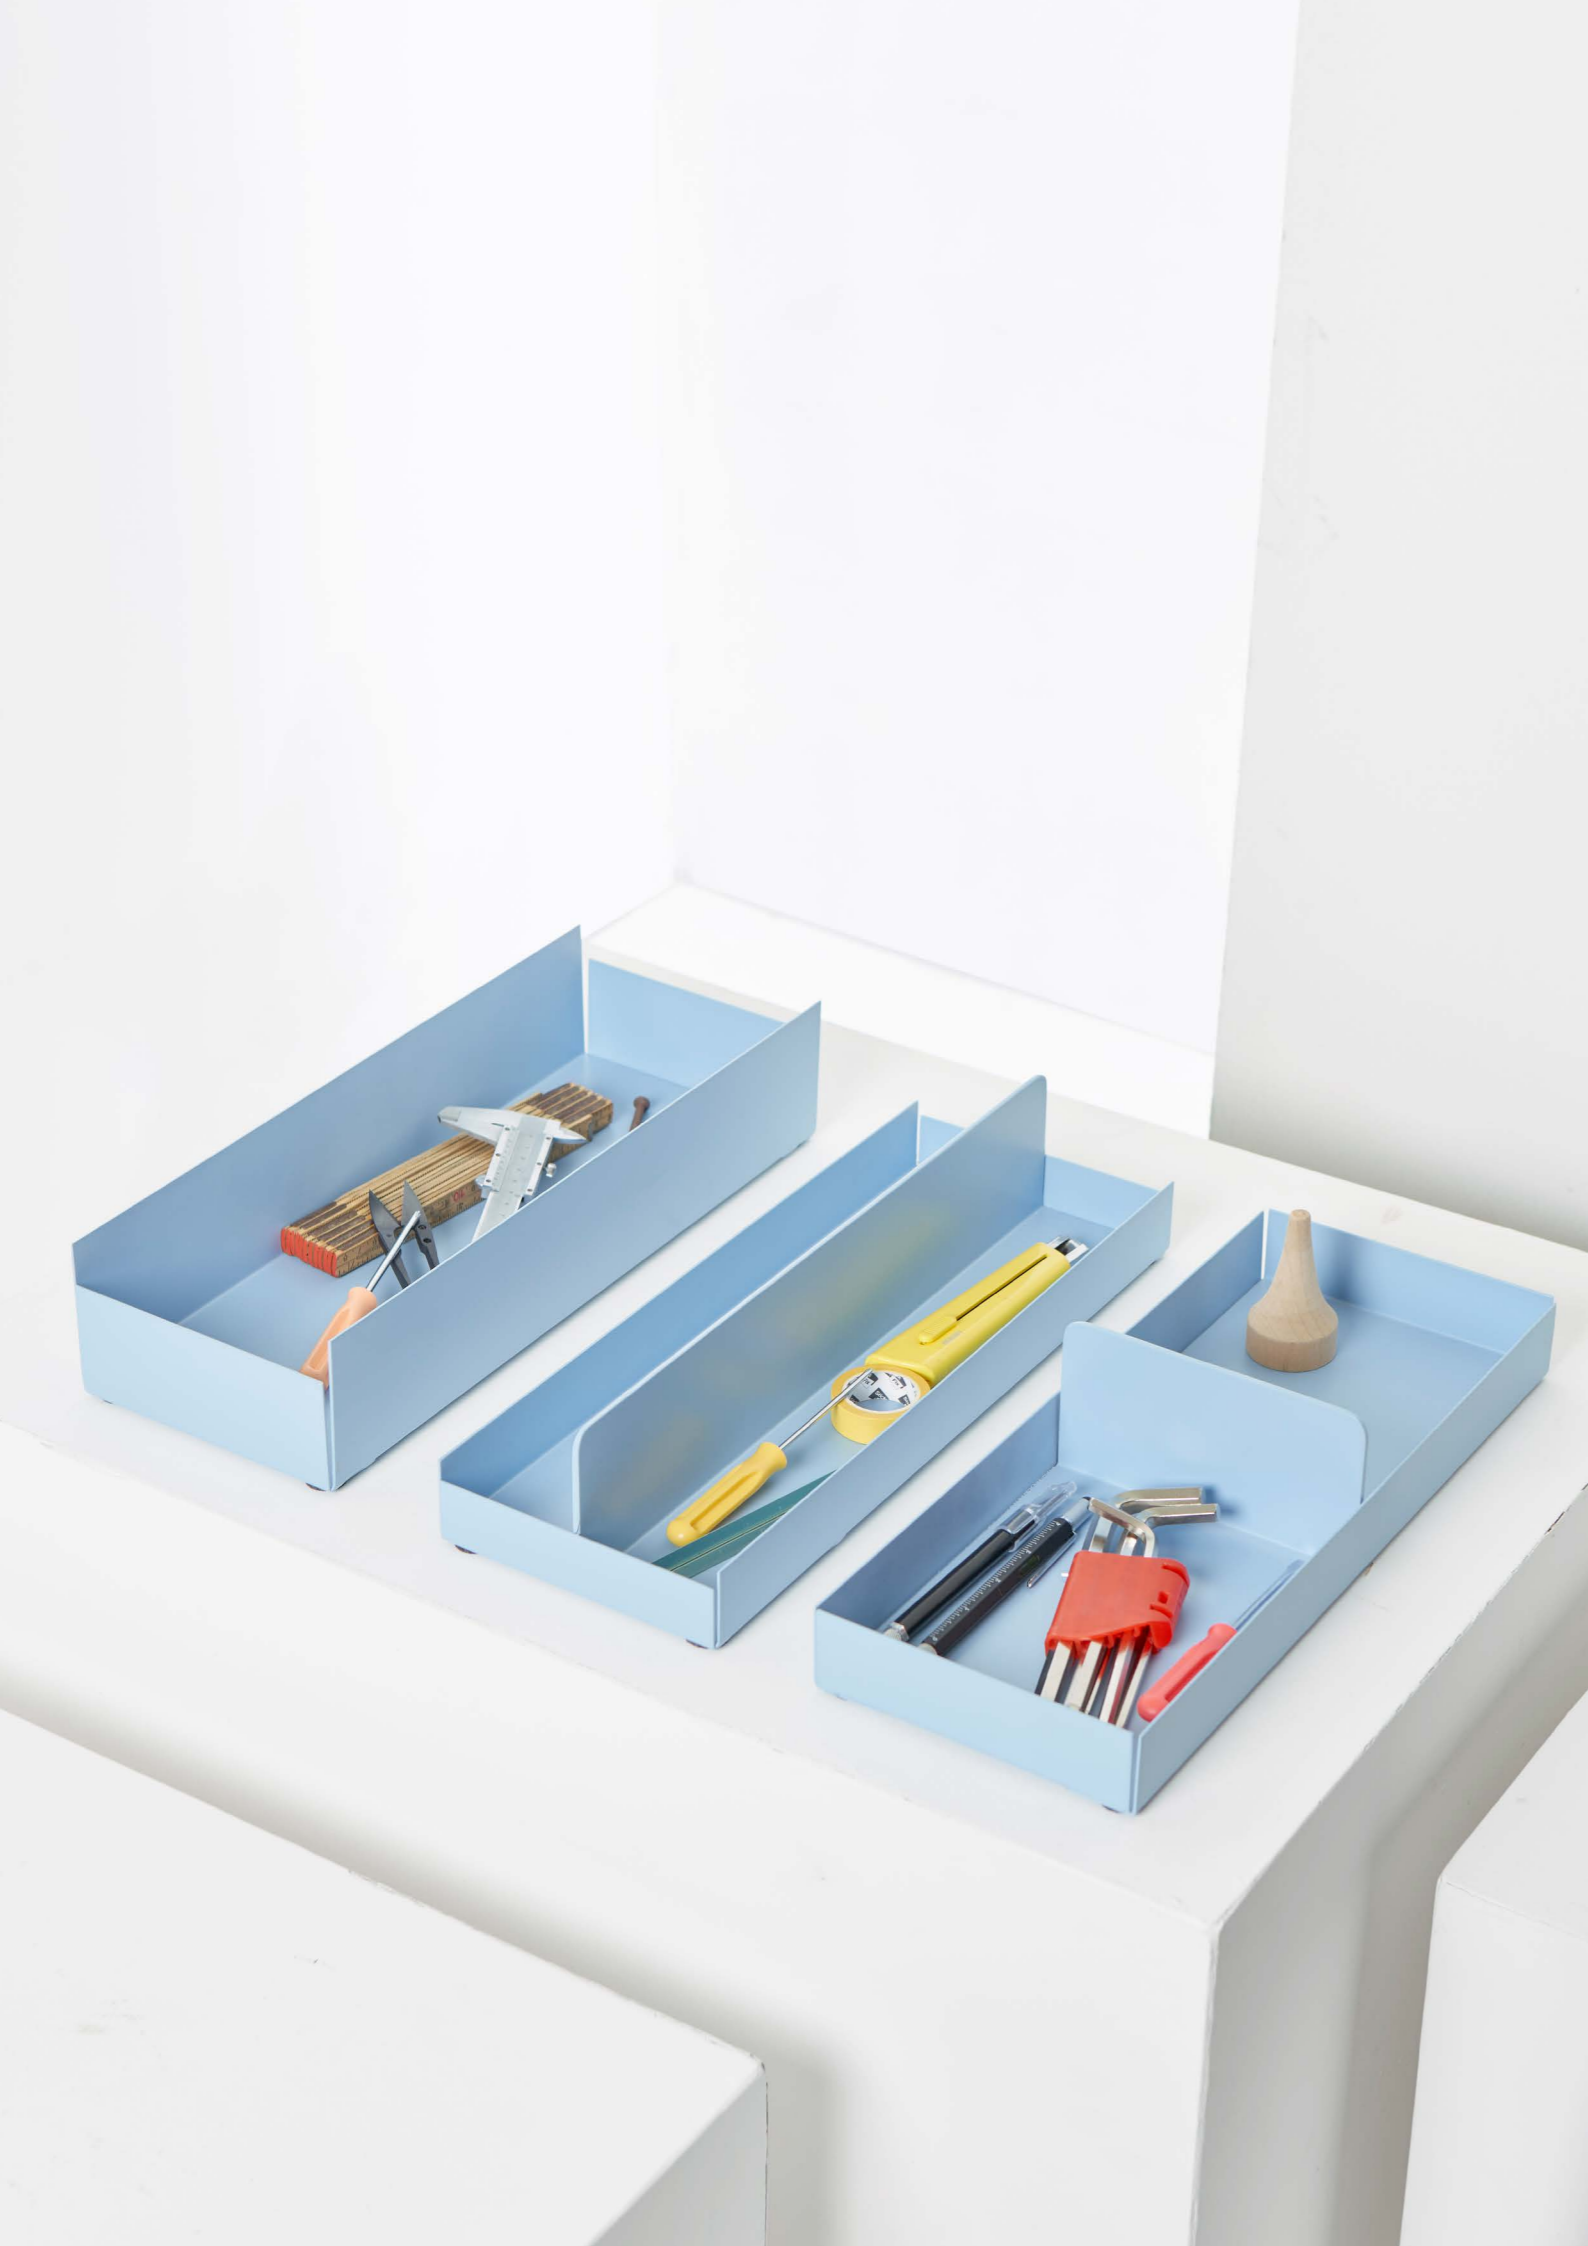

Organizador N.3

- Verde Militar / Ref. IL70FV43
- Verde Aspargo / Ref. IL70FA43
- Azul Porto / Ref. IL70FD43
- Terracota / Ref. IL70FT43
- Nude / Ref. IL70FG43
- Preto / Ref. IL70FP43
- Cinza / Ref. IL70FC43
- Off-White / Ref. IL70FB43