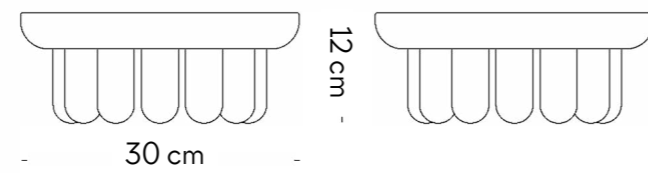

CENTRO DE MESA BENTA RED G

Madeira Natural Ref. IL55MN02
Madeira Militar Ref. IL55MV02
Madeira Ebanizada Ref. IL55MP02
Madeira Off-white Ref IL55MB02
Madeira Nude Ref IL55MG02

Peso Aprox. _3.5kg
Madeira Maciça