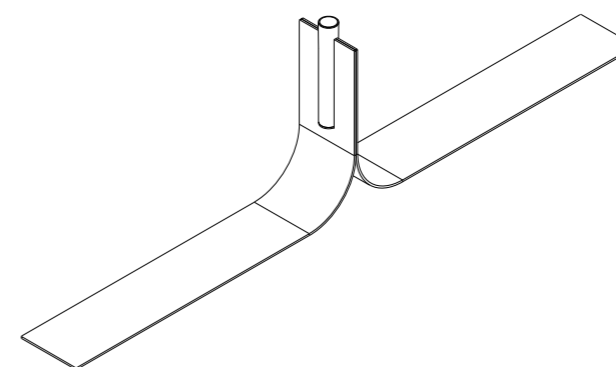

_CENTRO DE MESA
_30(h) x 100(l) x 10(p)