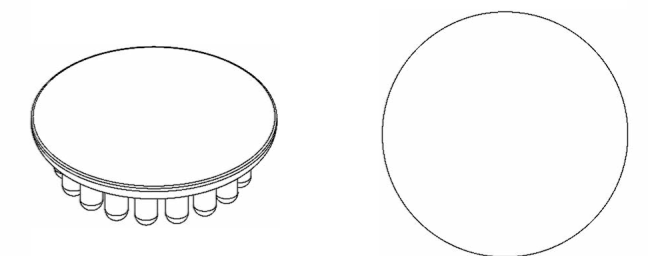

CENTRO DE MESA BENTA RED P

Madeira Natural Ref. IL55MN01
Madeira Militar Ref. IL55MV01
Madeira Ebanizada Ref. IL55MP01
Madeira Off-white Ref IL55MB01
Madeira Nude Ref IL55MG01

Peso Aprox. _2.5kg
Madeira Maciça

CENTRO DE MESA BENTA RED G

Madeira Natural Ref. IL55MN02
Madeira Militar Ref. IL55MV02
Madeira Ebanizada Ref. IL55MP02
Madeira Off-white Ref IL55MB02
Madeira Nude Ref IL55MG02

Peso Aprox. _3.5kg
Madeira Maciça