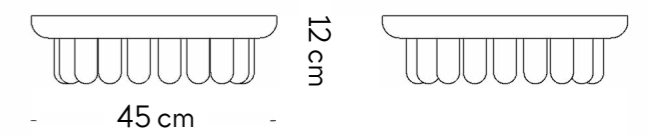

CENTRO DE MESA BENTA RED P

Madeira Natural Ref. IL55MN01
Madeira Militar Ref. IL55MV01
Madeira Ebanizada Ref. IL55MP01
Madeira Off-white Ref IL55MB01
Madeira Nude Ref IL55MG01

Peso Aprox. _2.5kg
Madeira Maciça

CENTRO DE MESA BENTA RED G

Madeira Natural Ref. IL55MN02
Madeira Militar Ref. IL55MV02
Madeira Ebanizada Ref. IL55MP02
Madeira Off-white Ref IL55MB02
Madeira Nude Ref IL55MG02

Peso Aprox. _3.5kg
Madeira Maciça