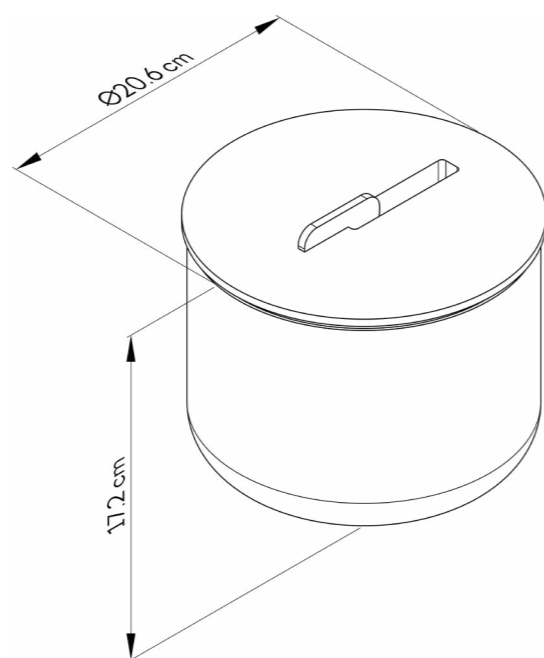

Materiais
_Alumínio / Pintura Automotiva
_Madeira