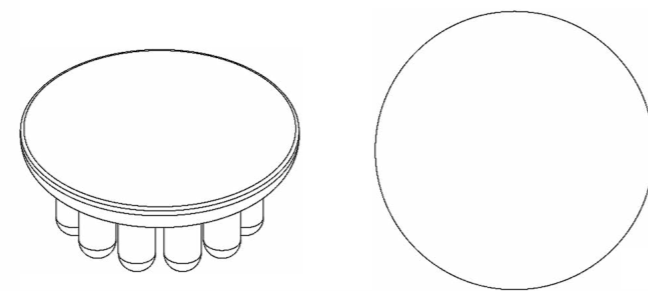

CENTRO DE MESA BENTA RED G

Madeira Natural Ref. IL55MN02
Madeira Militar Ref. IL55MV02
Madeira Ebanizada Ref. IL55MP02
Madeira Off-white Ref IL55MB02
Madeira Nude Ref IL55MG02

Peso Aprox. _3.5kg
Madeira Maciça