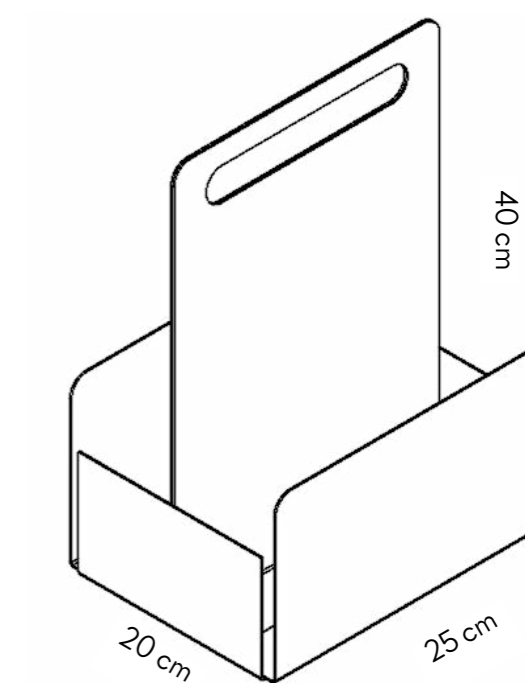

REVISTEIRO

Aço_Pintura Automotiva

- Verde Militar / Ref. IL70FV31
- Verde Aspargo / Ref. IL70FA31
- Azul Porto / Ref. IL70FD31
- Terracota / Ref. IL70FT31
- Nude / Ref. IL70FG31
- Preto / Ref. IL70FP31
- Cinza / Ref. IL70FC31
- Off-White / Ref. IL70FB31