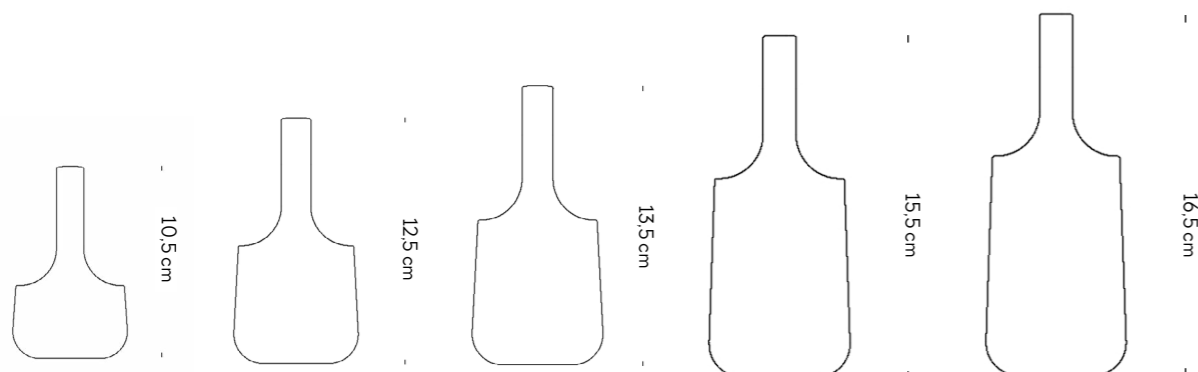

CONJ. PESOS DE PAPEL ARTURITOS (5 PEÇAS)

Concreto Branco / Ref. IL56FB02
Concreto Preto / Ref. IL56FP02

Material_Concreto
Peso Aprox. _3kg

As peças de concreto são feitas manualmente e podem apresentar diferenças na textura e cor.