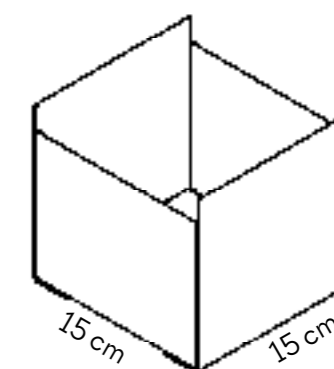

N4

N5

**BANDEJAS**

Aço \_Pintura Automotiva

**Bandeja A5 (16x23 cm)**

- Verde Militar / Ref. IL70FV72
- Verde Aspargo / Ref. IL70FA72
- Azul Porto / Ref. IL70FD72
- Terracota / Ref. IL70FT72
- Nude / Ref. IL70FG72
- Preto / Ref. IL70FP72
- Cinza / Ref. IL70FC72
- Off-White / Ref. IL70FB72